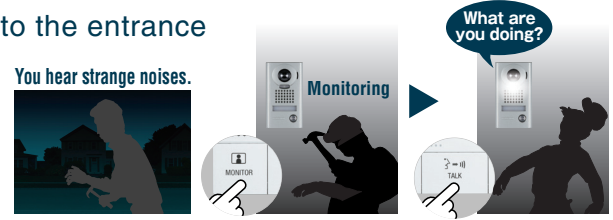

With the wide angle view, the JK series catches people with short/tall heights, person in a wheelchair, even someone who tries to hide from the camera, etc.

Zoom & PanTilt

Zoom
To see the detail, switch the picture mode to Zoom mode by pressing a button.

PanTilt (in Zoom mode)
Use the PAN/TILT button to change the camera angle.

Backlight & Night Sensitivity Adjustment

You do not have to worry about strong sunlight or darkness of night. Pressing the ADJUST button can make the view clearer.

Advanced Night Security

Clear identification w/ color image even at night

When a call is received at night, the LED on the Door Station lights up automatically.

Monitoring & Speaking to the entrance

For monitoring, the LED does not light up, so you are not noticed by the people around the entrance. Pressing the TALK button lights up the LED and allows you speak to the entrance area.

Actual size

AIPHONE

Wide and Zoom & PanTilt

Hands-free Color Video Intercom

Entrance Monitoring

JK-1MD & JK-1MED

Monitor the area around the Door Station in both Wide and Zoom modes. To ensure privacy, inside sound is not transmitted to the Door Station.