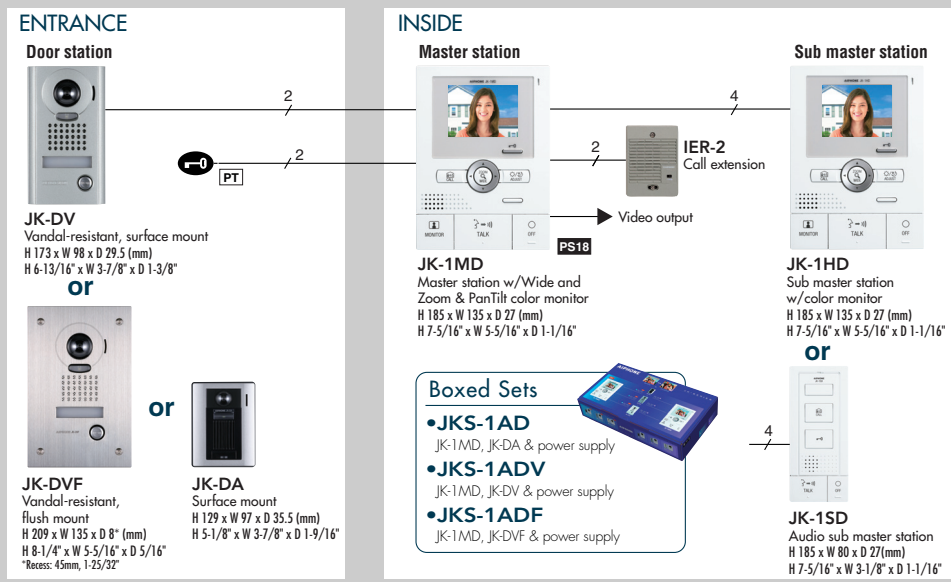

Other Features

JK-1MD & JK-1MED

- Hands-free & Press-to-talk communication
- Option button
- Room-to-room communication
- Video signal can be output from the Master Station.
- External sensor input is available

Up to 40 pictures can be recorded, and 10 can be protected from automatic overwriting.

Example:

- Manual Recording
- Playing

Record picture as you need when you press the REC button while monitoring or talking to a visitor. The play LED flashes when there are auto-recorded pictures.

JK-1MD Standard

JK-1MED Picture memory

JKW-BA Long distance adaptor
H 109 x W 123 x D 61 (mm), H 4-1/4" x W 4-3/16" x D 2-3/8"

• When JK series color video door station is more than 100m(330') to max. 300m(980') away.

Optional Access Control

PS18 : Power supply PS-1820S, PS-1820UL, PS-1820, PS-1810DIN PT : AC transformer

The image on the monitor is simulated to explain the functions. It is different from the actual image.