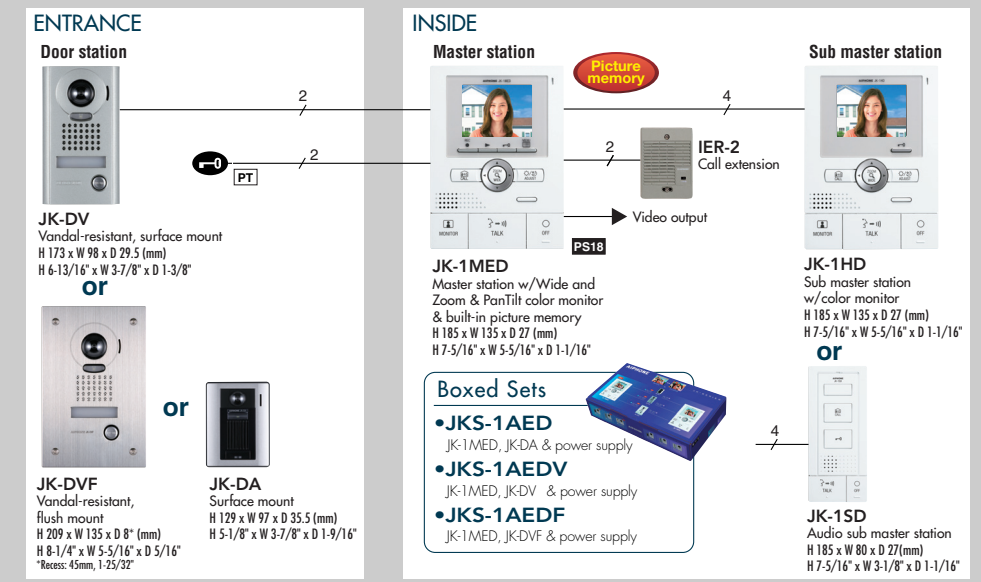

Other Features

JK-1MD & JK-1MED

- Hands-free & Press-to-talk communication
- Option button
- Room-to-room communication
- Video signal can be output from the Master Station.
- External sensor input is available

Up to 40 pictures can be recorded, and 10 can be protected from automatic overwriting.

Example:

- Manual Recording
- Playing

Record picture as you need when you press the REC button while monitoring or talking to a visitor. The play LED flashes when there are auto-recorded pictures.

JK-1MD Standard

JK-1MED Picture memory

JKW-BA Long distance adaptor
H 109 x W 123 x D 61 (mm), H 4-1/4" x W 4-3/16" x D 2-3/8"

• When JK series color video door station is more than 100m(330') to max. 300m(980') away.

Optional Access Control

PS18 : Power supply PS-1820S, PS-1820UL, PS-1820, PS-1810DIN PT : AC transformer

The image on the monitor is simulated to explain the functions. It is different from the actual image.